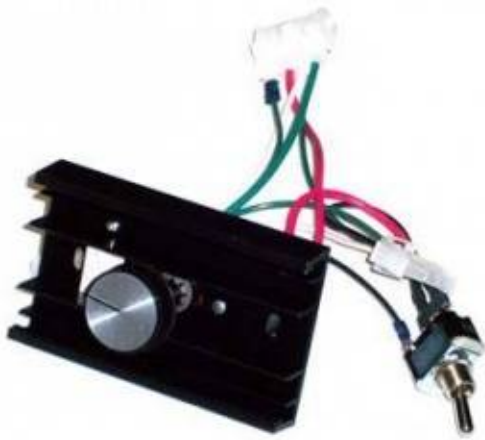

Banner American EZII 5 mil Switch for the Mighty Lam and Easy Lam Laminating Machines

http://www.laminatorstore.com/for_the_mighty_lam_and_easy_lam_laminating_machines_1004_16144.html

PRODUCT ID # : 16144

OUR PRICE

LIST PRICE :	\$50.00
INSTANT SAVING :	- \$.01
SALES PRICE :	\$49.99

PRODUCT DESCRIPTION

Banner American EZII Variable Speed Switch
The above picture shows a generic EZII 5 mil Switch, not necessarily the item offered by Banner American. The EZII 5 mil Switch Allows you to keep the speed that the film feeds through the Laminating Machine at a slow enough speed in order to allow you to use a Laminating Film with the thickness of 5mil.

PRODUCT FEATURES

PRODUCT SPECIFICATION

DIMENSIONS

Weight:	1.00 lbs.
Width:	1.00 inches
Length:	1.00 inches
Height:	1.00 inches